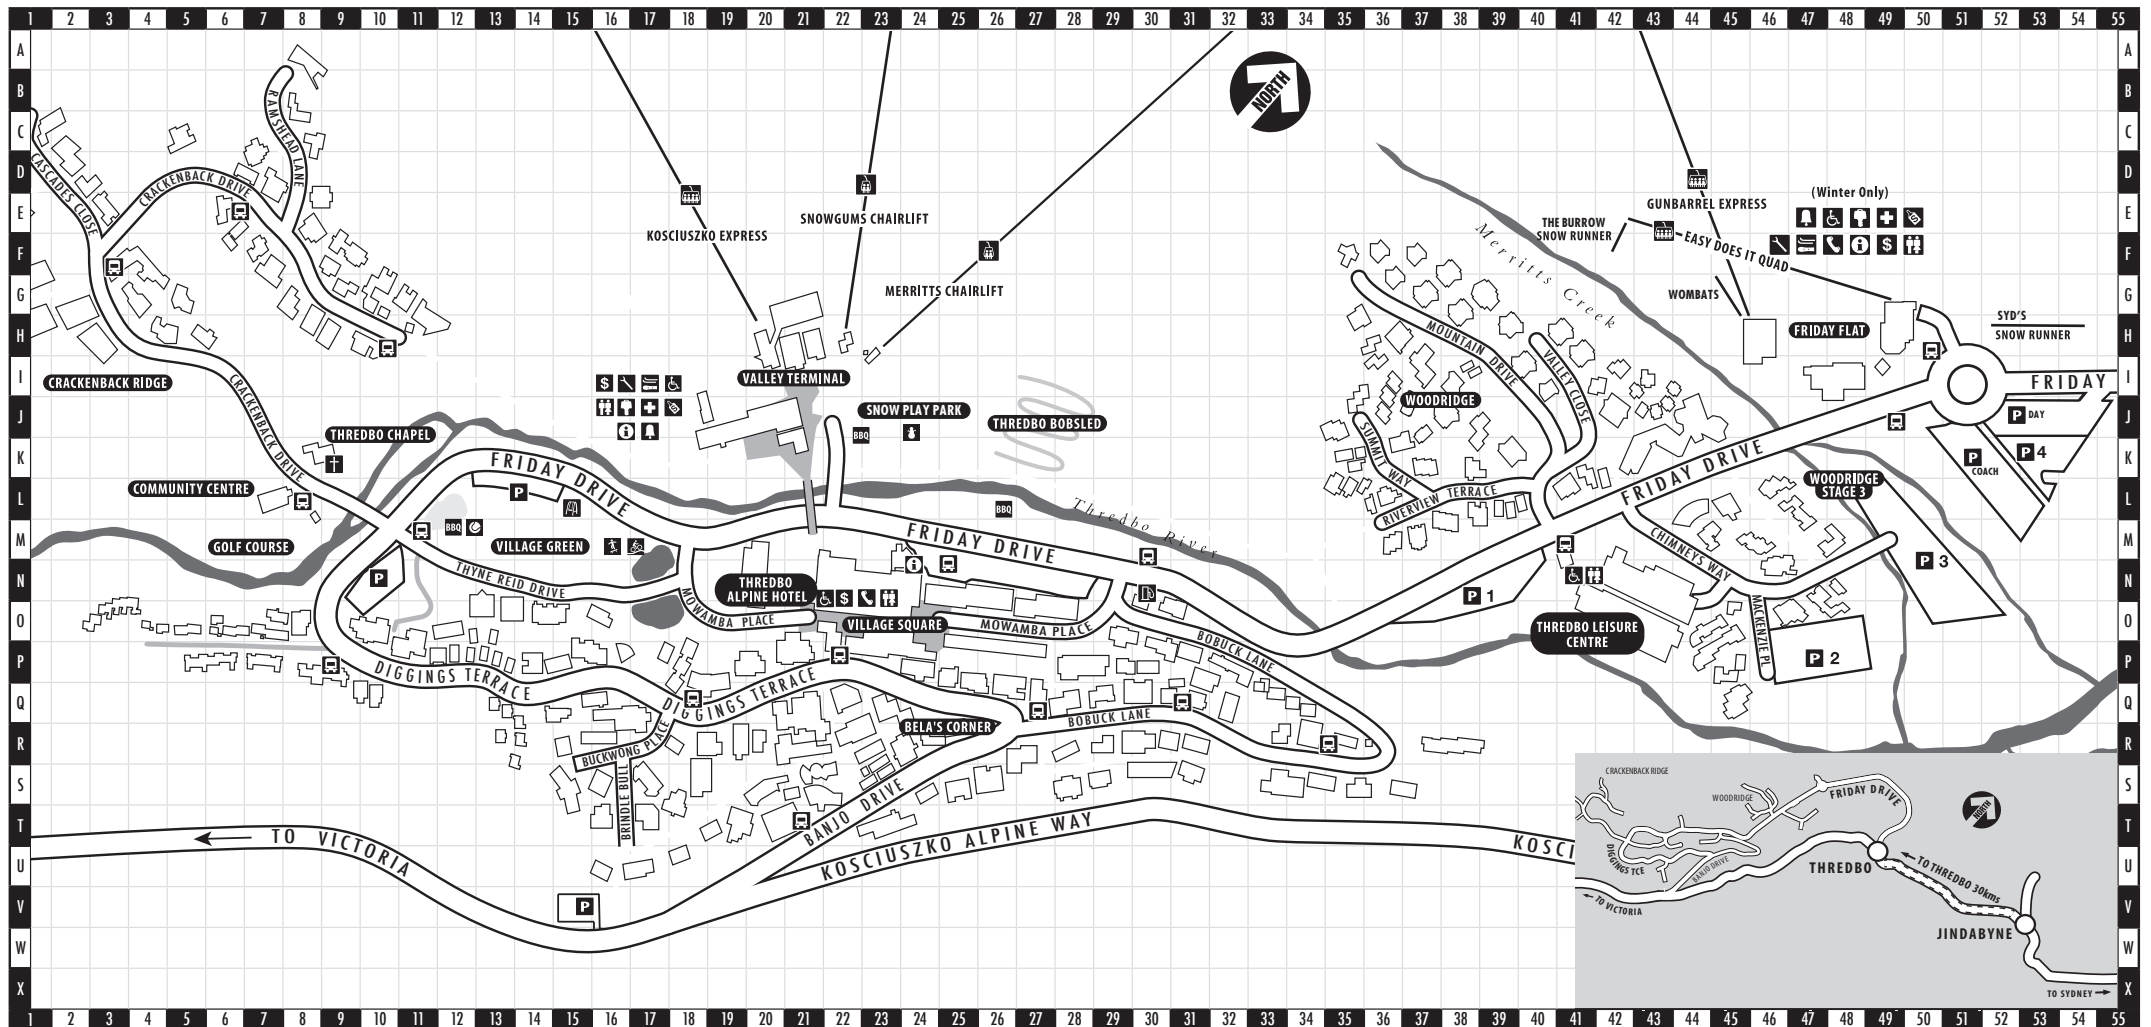

VILLAGE GUIDE

year round reservations 1300 020 589

- Information
- Service Station
- Quad Chairlift
- Chairlift
- Toilets
- ATM
- Snow Sports School
- Courtesy Tools
- Ski Patrol
- Snow Play Park
- Ski & Board Rental
- Parking
- Lockers
- Shuttle Bus Stop
- Disabled Toilets
- Guest Services
- Public Phone
- Free BBQ
- Play Ground
- Pump Track

Woodridge Apartments

Akuna	L:45
Angala	L:46
Aspen Creek	L:47
Blues Air Lodge	N:47
Bretaye	L:35
Bundaleer	H:36
Cabin 5	J:38
Cabin 7	J:39
Cascade Chalet	L:35
Cooinda	L:40
Deer Lodge	J:39
Duck Inn	F:36
Eira	H:41
Fire Dreaming	J:35
Granite Peaks	L:36
High Plains	L:42
Ice	N:46
Indi	L:44
Ironmongie	L:38
Jagungal	R:30
Kirkwood	J:42
Littleton	K:35
Logan's Run	L:42
Makin Trax	L:40
Merritts Alpine Lodge	L:37
Merritts	K:35
Milkwood	J:37
Mitta Mitta	L:43
Masswood	H:36
Mountain Rivers Chalets	L:43
Mountain Vista	K:41
Mullawerrring	M:37
Mundarlou	K:39
Muzzlewood	K:37
Oberdere	J:35
Onyx	M:48
Pilot Chalets	L:44
Plum Pine Lodge	L:42
Powder	M:46
Redgums	G:35
Rockpool Lodge	F:35
The Rodel Haus	L:38
Seldom Seen	L:42
Snowcloud	L:36
Snowdrift	L:38
Snowstream	O:45
Snowy	J:43
South Point 88	L:37
Talgara	L:39
The Three Bears	M:36
Tomarlin Views	O:47
Tongaroo	K:35
Woodridge 11	L:38

TBar Restaurant	O:25
(02) 6457 6355	O:25
Terrace Restaurant	Q:21
(02) 6457 6222	Q:21
The Denman Après Bar	Q:21
(02) 6457 6222	Q:21
Jean Michel @ Knickerbocker	O:8
(02) 6457 6844	O:8
Ullr Bar & Grill	O:29
(02) 6457 6210	O:29