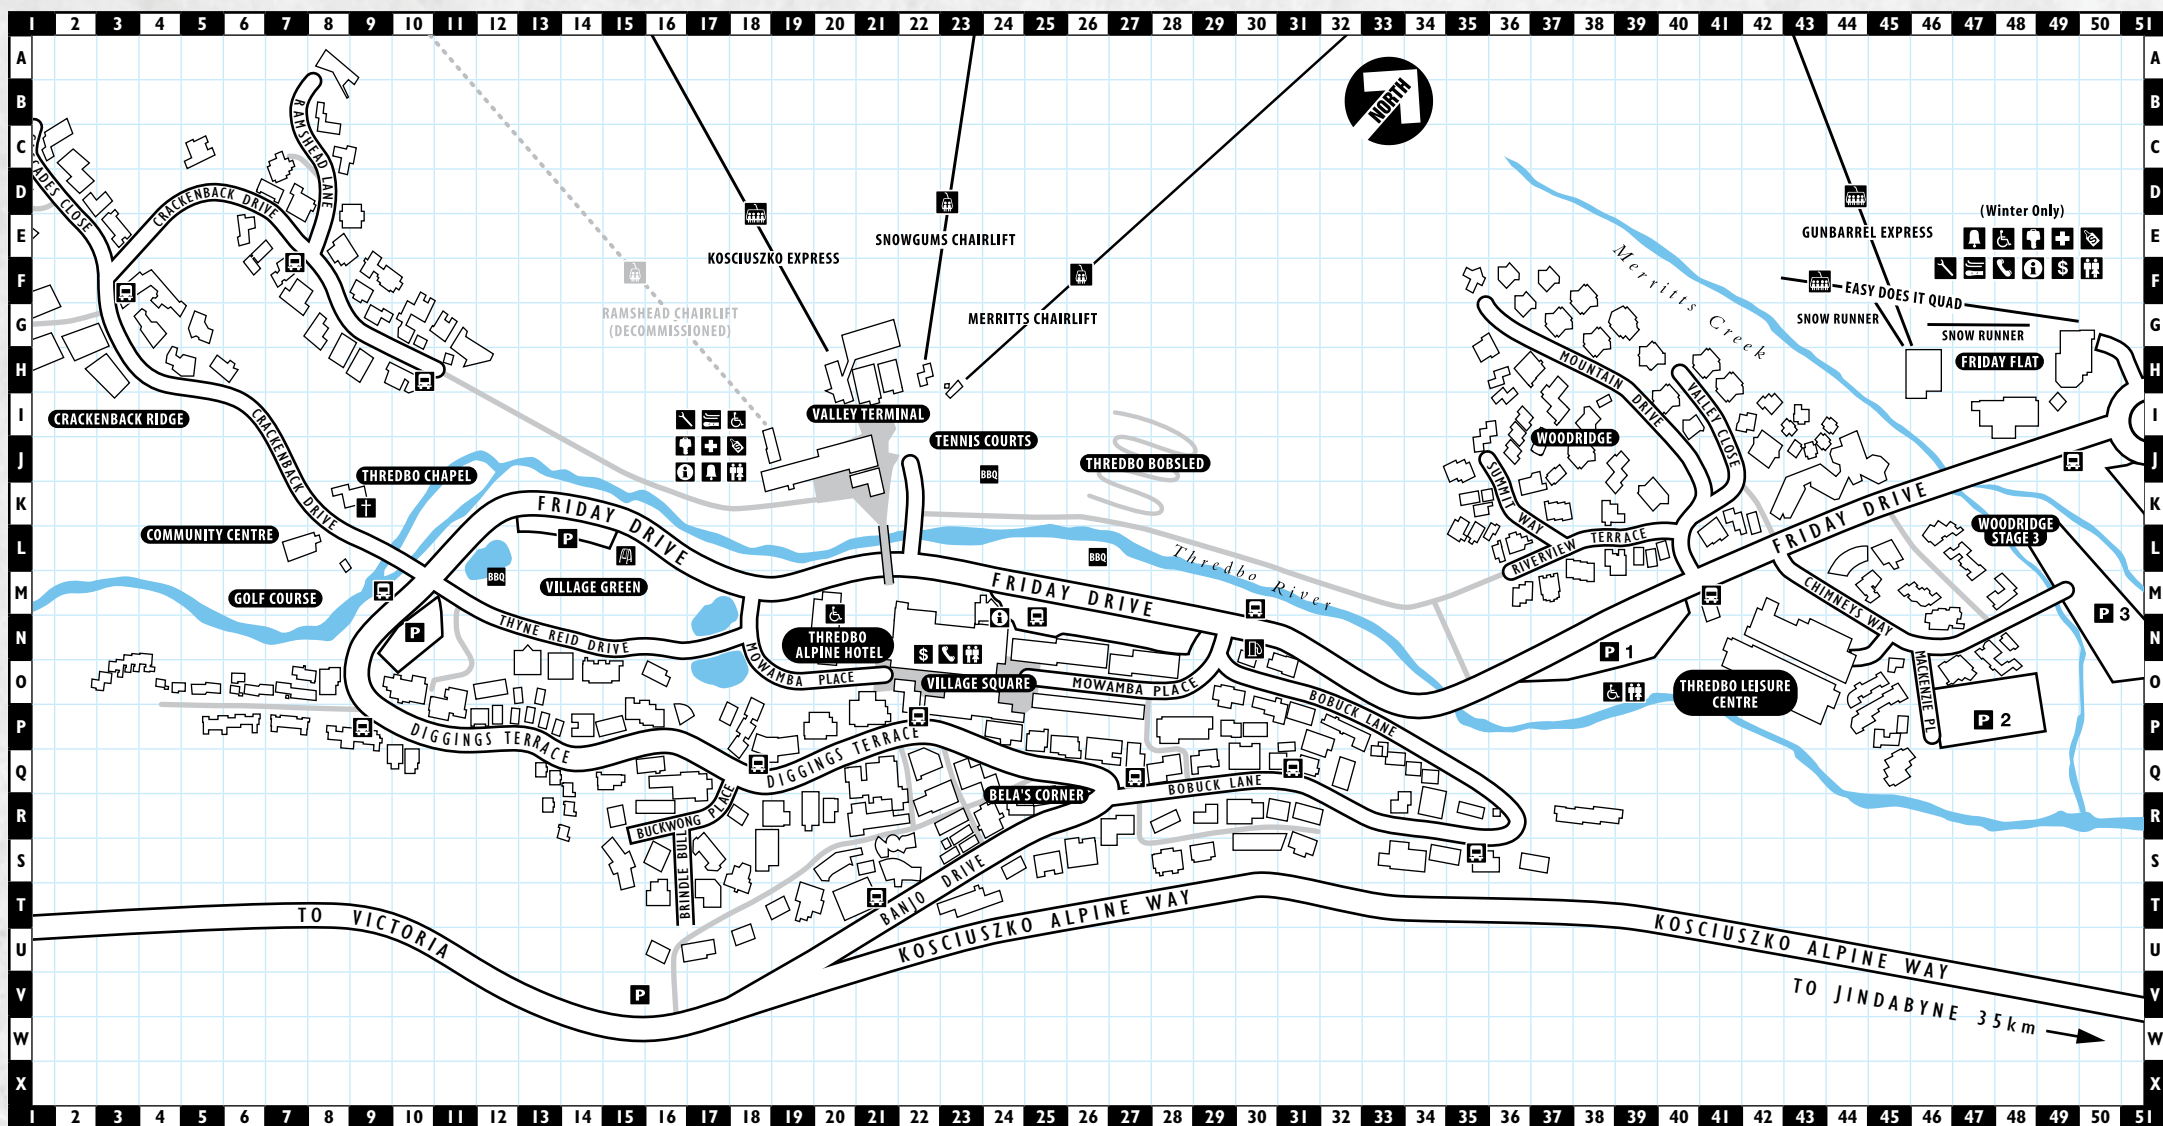

VILLAGE MAP

- Information
- Service Station
- Quad Chairlift
- Toilets
- ATM
- Snow Sports School
- Courtesy Tools
- Ski Patrol
- Playground
- Ski & Board Hire
- Parking
- Lockers
- Shuttle Bus Stop
- Chairlift
- Disabled Toilets
- Ticket Office
- Public Phone
- Free BBQ