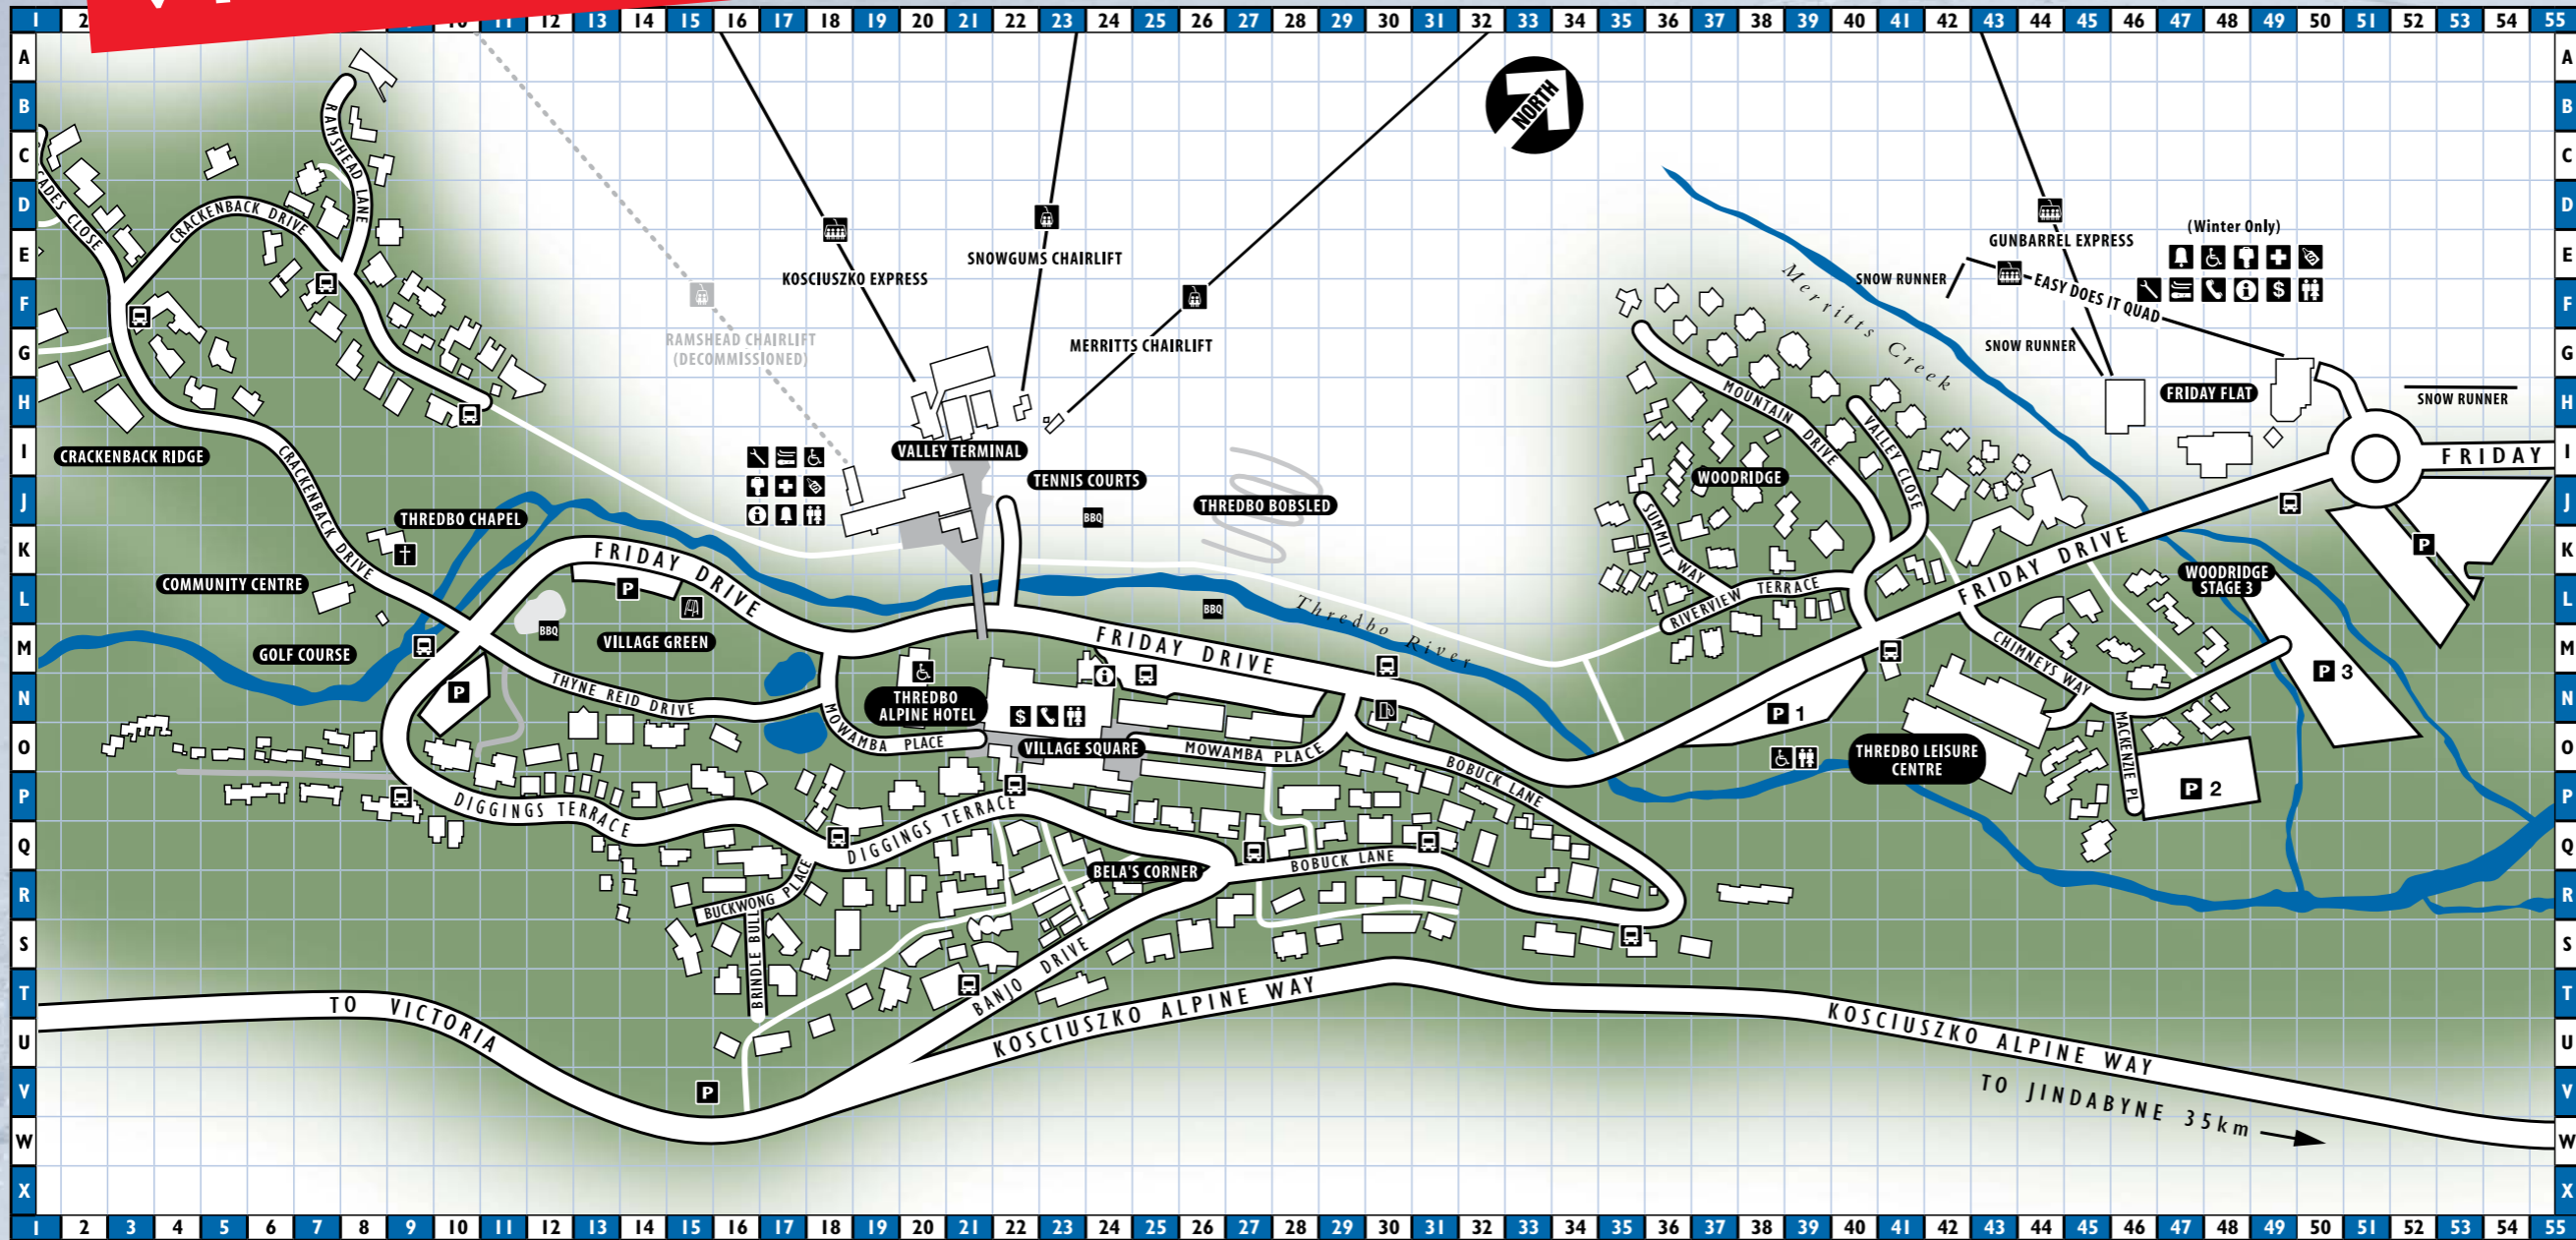

VILLAGE MAP

1. **Services**
2. Fire Station (02) 6457 6144 N:30
   - Police Station (02) 6457 6284 I:20
   - Post Office (02) 6457 6888 O:26
   - Service Station (02) 6457 6234 N:30

1. **Restaurants, Cafes, Bars**
2. Alfresco Pizzeria (02) 6457 6327 M:22
   - Alpenhorn (02) 6457 6223 S:15
   - Altitude 1380 (02) 6457 6190 N:21
   - Avalanche Café (02) 6457 6333 J:20
   - Bavarian Beer Hall & Bistro (02) 6457 6505 J:44
   - Bean & Grain Bakery (02) 6457 7008 O:24
   - Berni's (02) 6457 6332 P:28
   - Bistro & Pub (02) 6459 4200 N:22
   - Black Bear Inn (02) 6457 6216 P:25
   - Black Sallies (On Min)
   - Candlelight (02) 6457 6318 P:26
   - Cascades Cafe & Bar (02) 6459 4200 N:22
   - Eagles Nest (02) 6457 6019 (On Min)
   - Friday's (02) 6459 4200 H:49
   - Frost Bite (On Min)
   - Gourmet 42 (02) 6457 7500 O:26
   - Kareela Hutte (02) 6457 6099 (On Min)
   - Kebabz & Alpine Chinese (02) 6457 7080 M:22
   - Keller Bar (02) 6459 4200 N:22
   - Lounge Bar (02) 6459 4200 M:20
   - Merritts Mountain House (02) 6457 6084 (On Min)
   - Sante (02) 6457 6083 O:22
   - Schuss Bar (02) 6459 4200 N:22
   - Segreto (02) 6459 4200 N:22
   - T-Bar Restaurant (02) 6457 6355 O:25
   - Terrace Restaurant (02) 6457 6222 Q:21
   - The Cantina Bar (02) 6459 4200 N:22
   - The Denman Après Bar (02) 6457 6222 Q:21
   - The Knickerbocker (02) 6457 6844 O:8
   - Ullr Bar & Grill (02) 6457 6210 O:29

1. **Commercial Lodges**
2. Alpenhorn S:15
   - Berni's Mountain Inn P:28
   - Black Bear Inn P:25
   - Candlelight Lodge P:26
   - House of Ullr O:29
   - The Denman Q:21
   - The River Inn J:44
   - Thredbo YHA S:18
   - Winterhaus R:27
3. **Club Lodges**
4. Albury Ski Club H:37
   - Aneeki Ski Lodge R:31
   - Atunga U:17
   - Astoria U:15
   - Avior Lodge S:35
   - Berghutte Ski Club T:19
   - Boali Lodge P:18
   - Briars Ski Club R:35
   - Brindabella Q:45
   - Christiana Q:30
   - Coolibah Ski Club S:20
   - Crackenback Ski Club P:21
   - Currawong Ski Club S:22
   - Dulmison Ski Club O:11
   - Geebung Ski Club Q:27
   - Golden Eagle R:24
   - Gore Hill Ski Club S:24
   - Gunyang M:45
   - Hahnenkamm Q:22
   - Happy Jack's P:29
   - Happy Wanderers U:18
   - High Noon Ski Club R:25

1. Kiama Ski Club S:18
   - Kooringa Ski Club T:19
   - Kosciuszko Alpine Club S:25
   - Lanyon Ski Club L:36
   - Leatherbarrel Lodge R:32
   - Mittabah Ski Club R:28
   - Moonbah Ski Club P:17
   - Munjarra Ski Club S:33
   - Neewalla Ski Club R:20
   - Pindari Ski Club S:26
   - Ramshead Ski Club Q:16
   - RAN Ski Club O:30
   - Redbank Lodge U:17
   - Roslyn Lodge Q:28
   - Sastrugi Lodge P:16
   - Schlupfwinkel Lodge R:18
   - Schuss Ski Club S:31
   - Sevens Club R:29
   - Silver Brumby T:23
   - Ski Club of Australia Q:16
   - Ski Patrol Lodge K:41
   - Snowgums T:16
   - Sydney Ski Club P:19
   - Talara Ski Club P:31
   - Thredbo Alpine Club R:24
2. **Village Apartments**
3. Aspect Chalets O:10
   - Athol Q:15
   - Banjo's Apts S:23
   - Ben Halls Q:10
   - Billy Buttons O:13
   - Billies Q:13
   - Bobuck Apts Q:34