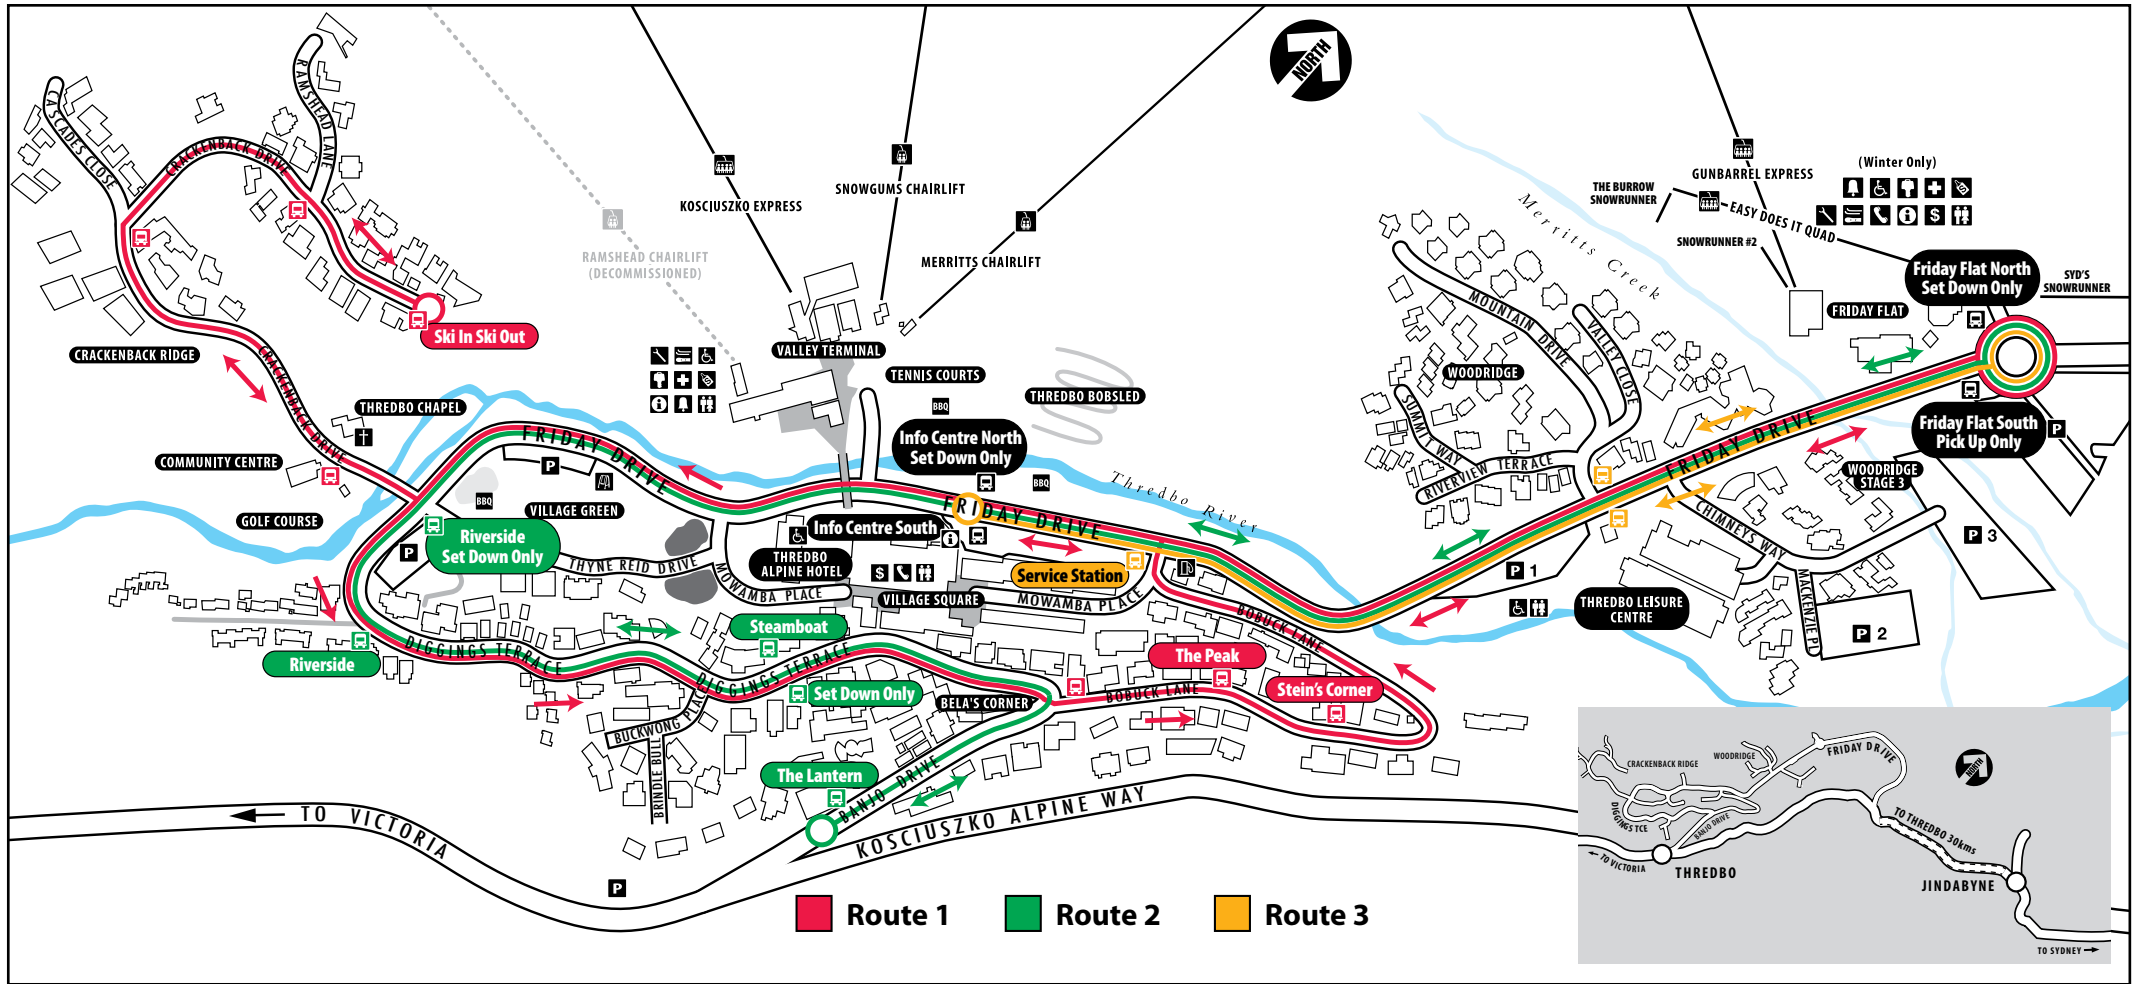

BUS ROUTES - THREDBO VILLAGE

- Information
- Service Station
- Quad Chairlift
- Toilets
- ATM
- Snow Sports School
- Courtesy Tools
- Ski Patrol
- Playground
- Ski & Board Hire
- Parking
- Lockers
- Shuttle Bus Stop
- Chairlift
- Disabled Toilets
- Ticket Office
- Public Phone
- Free BBQ