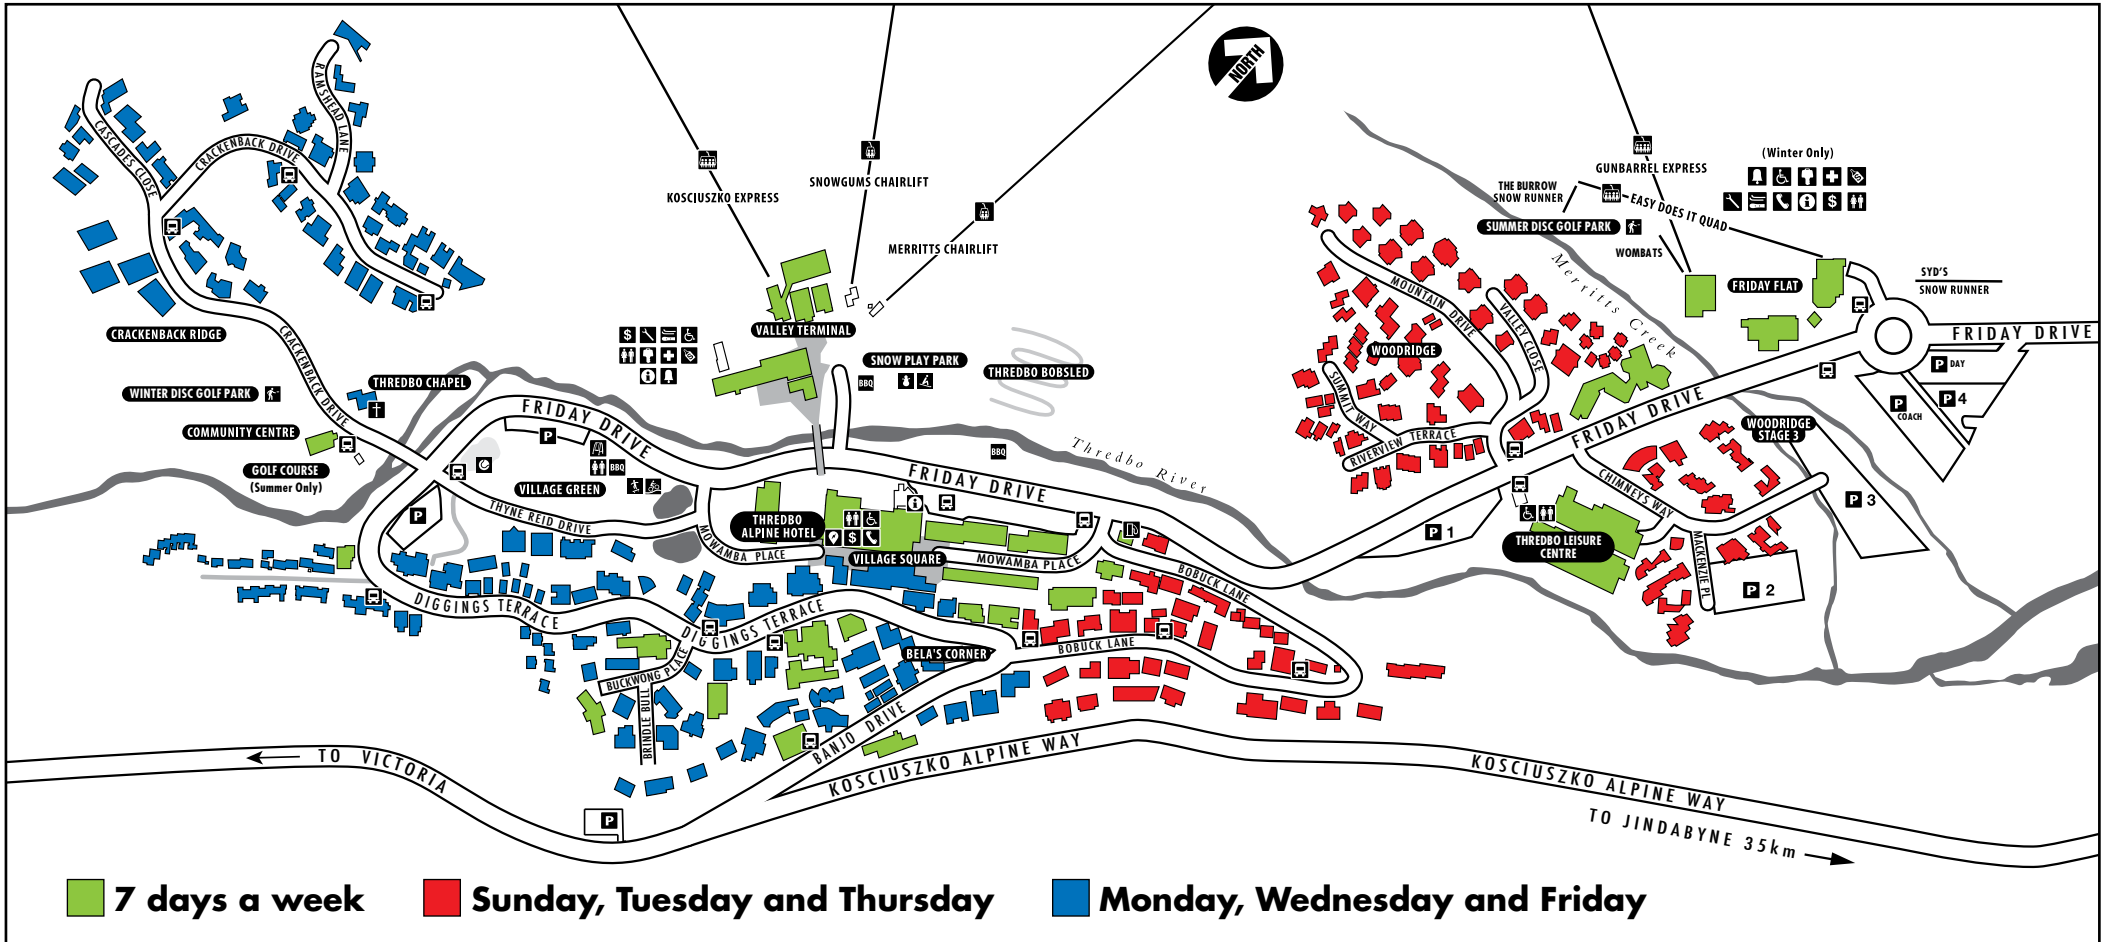

WINTER WASTE COLLECTION MAP

- Information
- Service Station
- Toilets
- ATM
- Snow Sports School
- Courtesy Tools
- Ski Patrol
- Snow Play Park
- Tobogganing
- Ski & Board Rental
- Parking
- Lockers
- Shuttle Bus Stop
- Disabled Toilets
- Guest Services
- Public Phone
- Free BBQ
- Play Ground
- Tennis Courts
- Pump Track
- Skate Park
- Disc Golf Course (winter)
- Tesla Charge Station