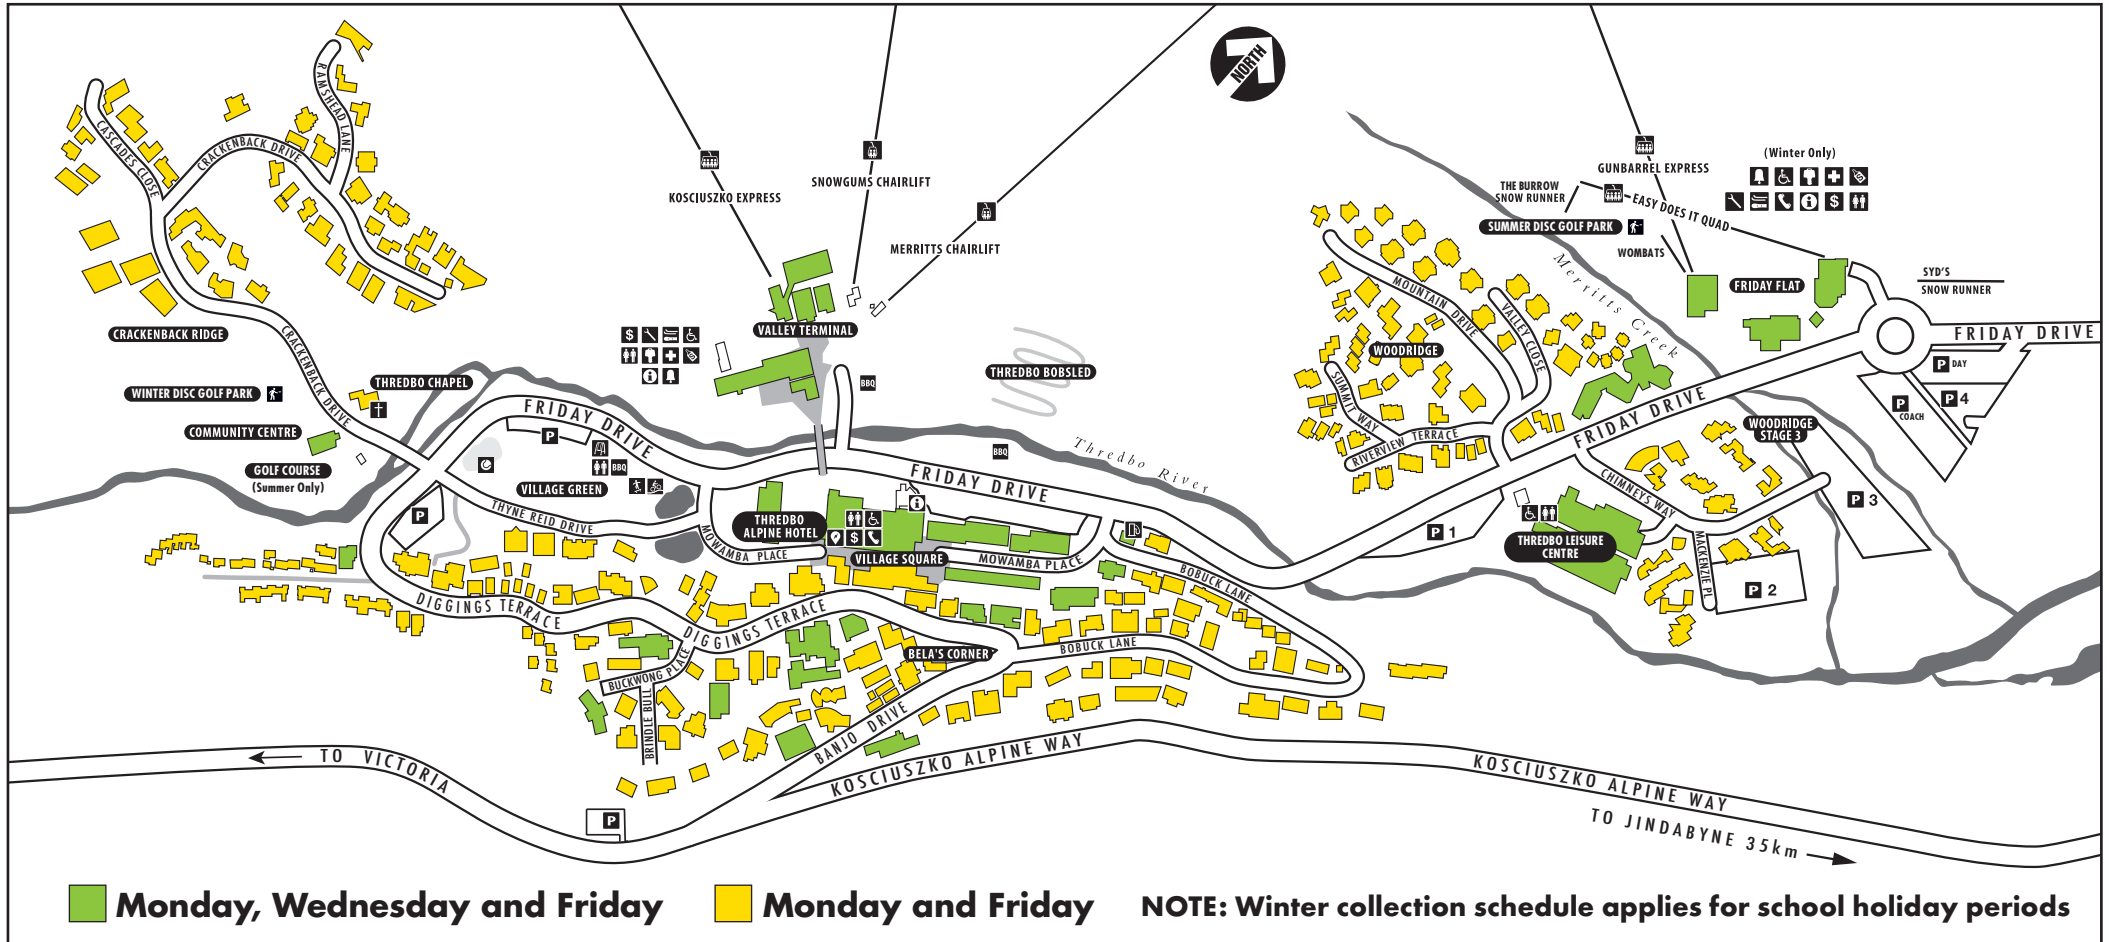

# SUMMER WASTE COLLECTION MAP

-  Information
-  Service Station
-  Toilets
-  ATM
-  Snow Sports School
-  Courtesy Tools
-  Ski Patrol
-  Ski & Board Rental
-  Parking
-  Lockers
-  Disabled Toilets
-  Guest Services
-  Public Phone
-  Free BBQ
-  Play Ground
-  Tennis Courts
-  Pump Track
-  Skate Park
-  Disc Golf Course
-  Tesla Charge Station