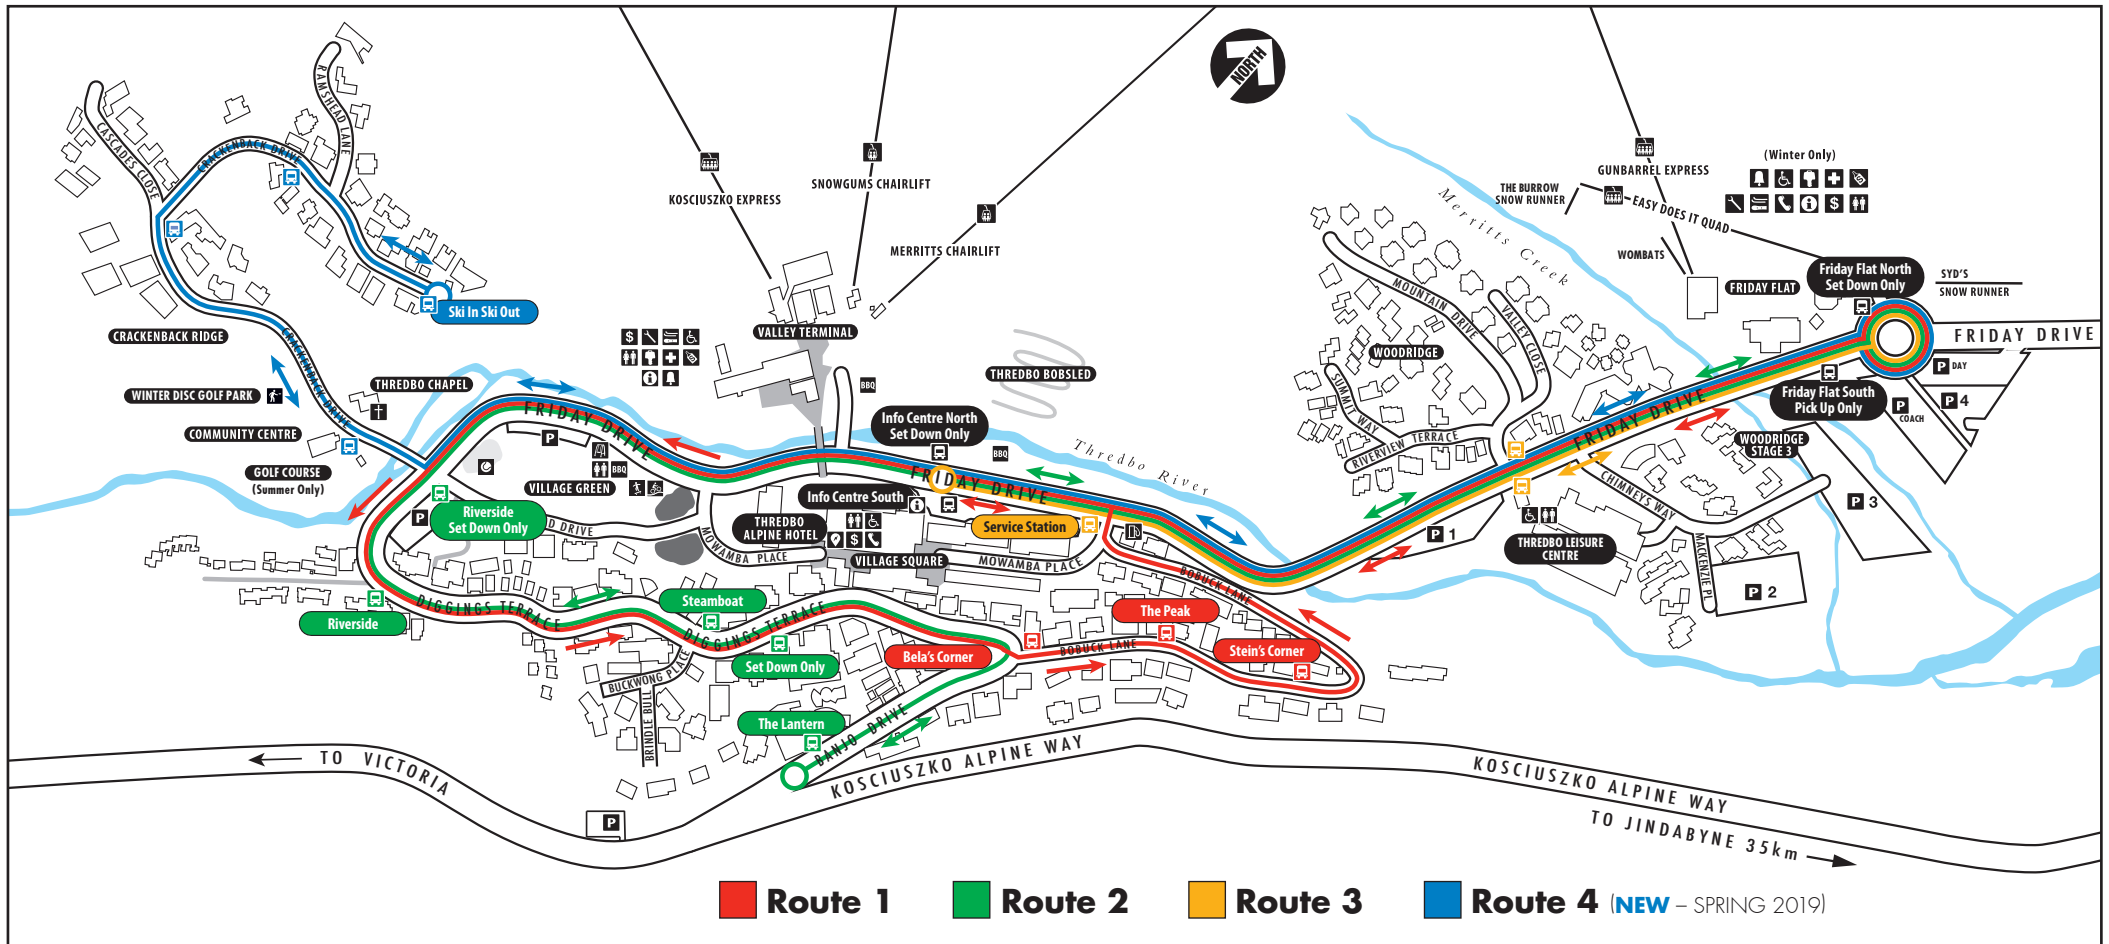

WINTER BUS ROUTES

THREDBO VILLAGE

- Information
- Service Station
- Toilets
- ATM
- Snow Sports School
- Courtesy Tools
- Ski Patrol
- Ski & Board Rental
- Parking
- Lockers
- Shuttle Bus Stop
- Disabled Toilets
- Guest Services
- Public Phone
- Free BBQ
- Play Ground
- Tennis Courts
- Pump Track
- Skate Park
- Disc Golf Course
- Tesla Charge Station