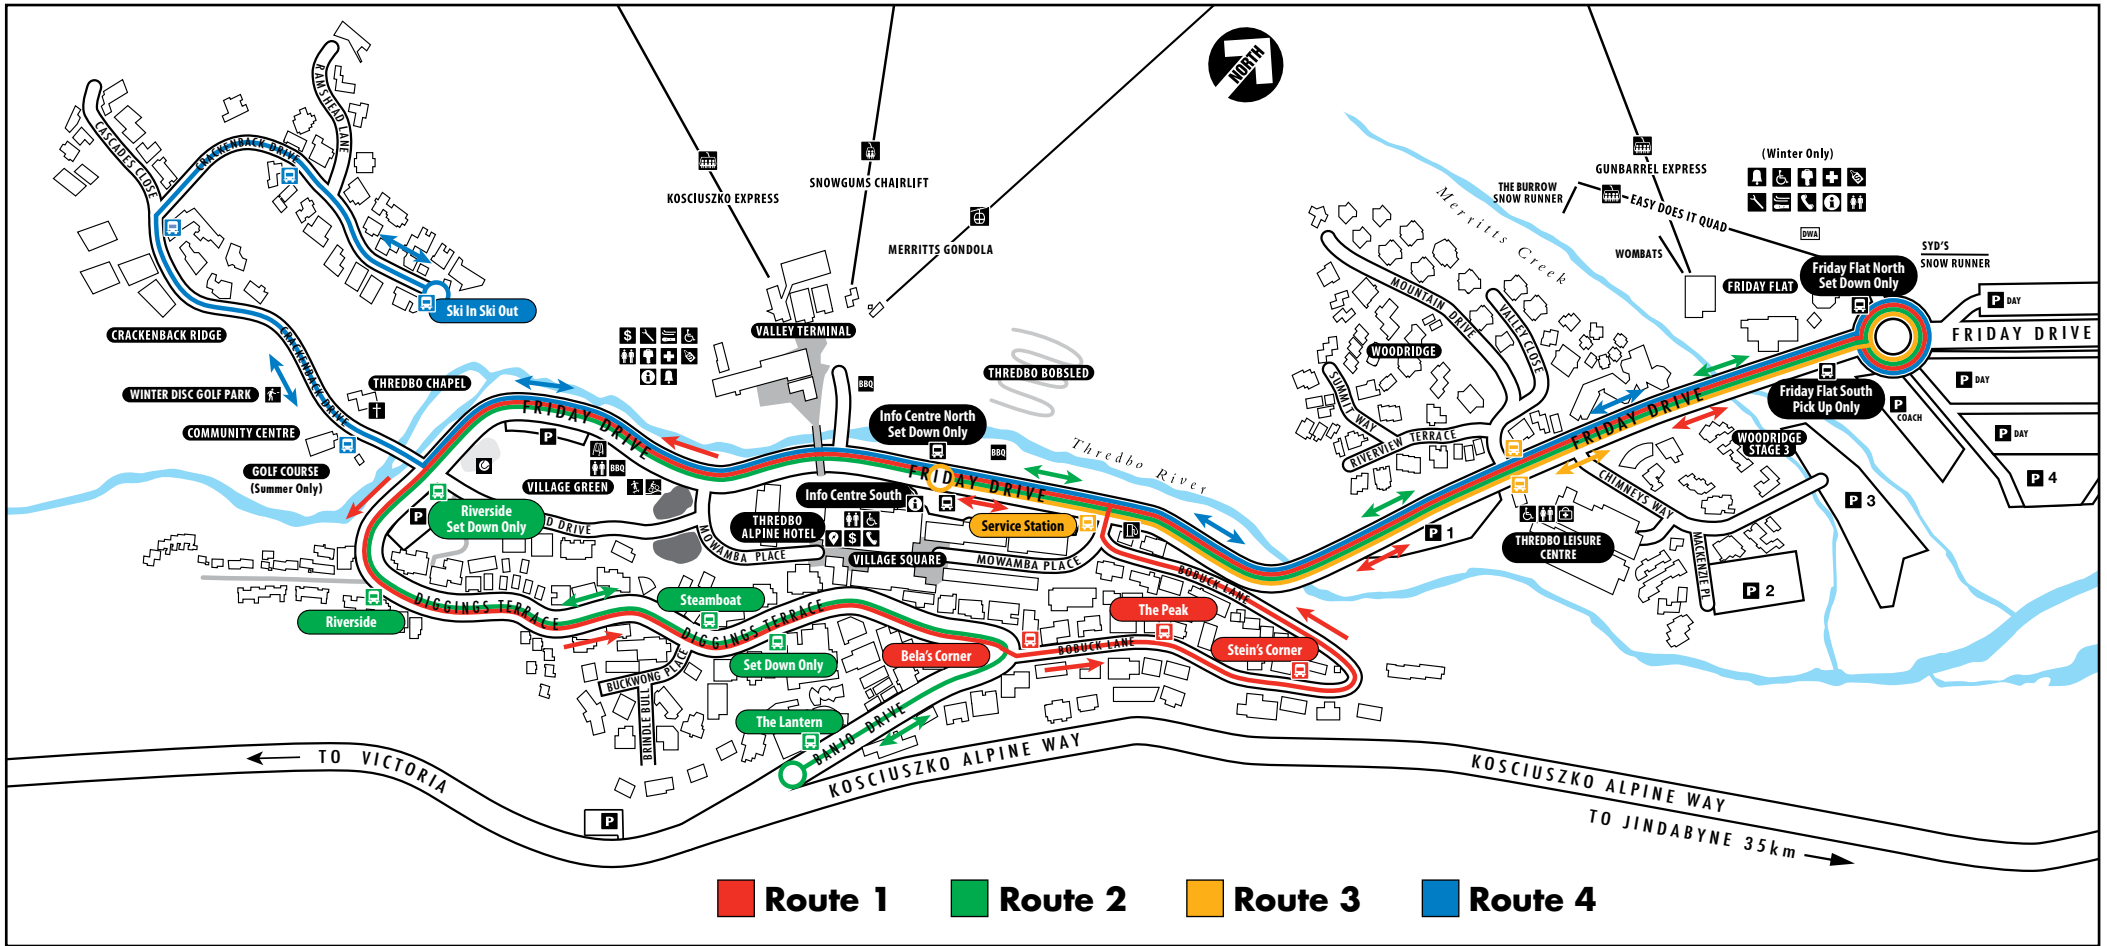

WINTER BUS ROUTES THREDBO VILLAGE

- Information
- Service Station
- Toilets
- ATM
- Snow Sports School
- Courtesy Tools
- Ski Patrol
- Medical Centre
- Ski & Board Rental
- Parking
- Lockers
- Shuttle Bus Stop
- Disabled Toilets
- Guest Services
- Public Phone
- Free BBQ
- Play Ground
- Tennis Courts
- Pump Track
- Skate Park
- Disc Golf Course
- Tesla Charge Station