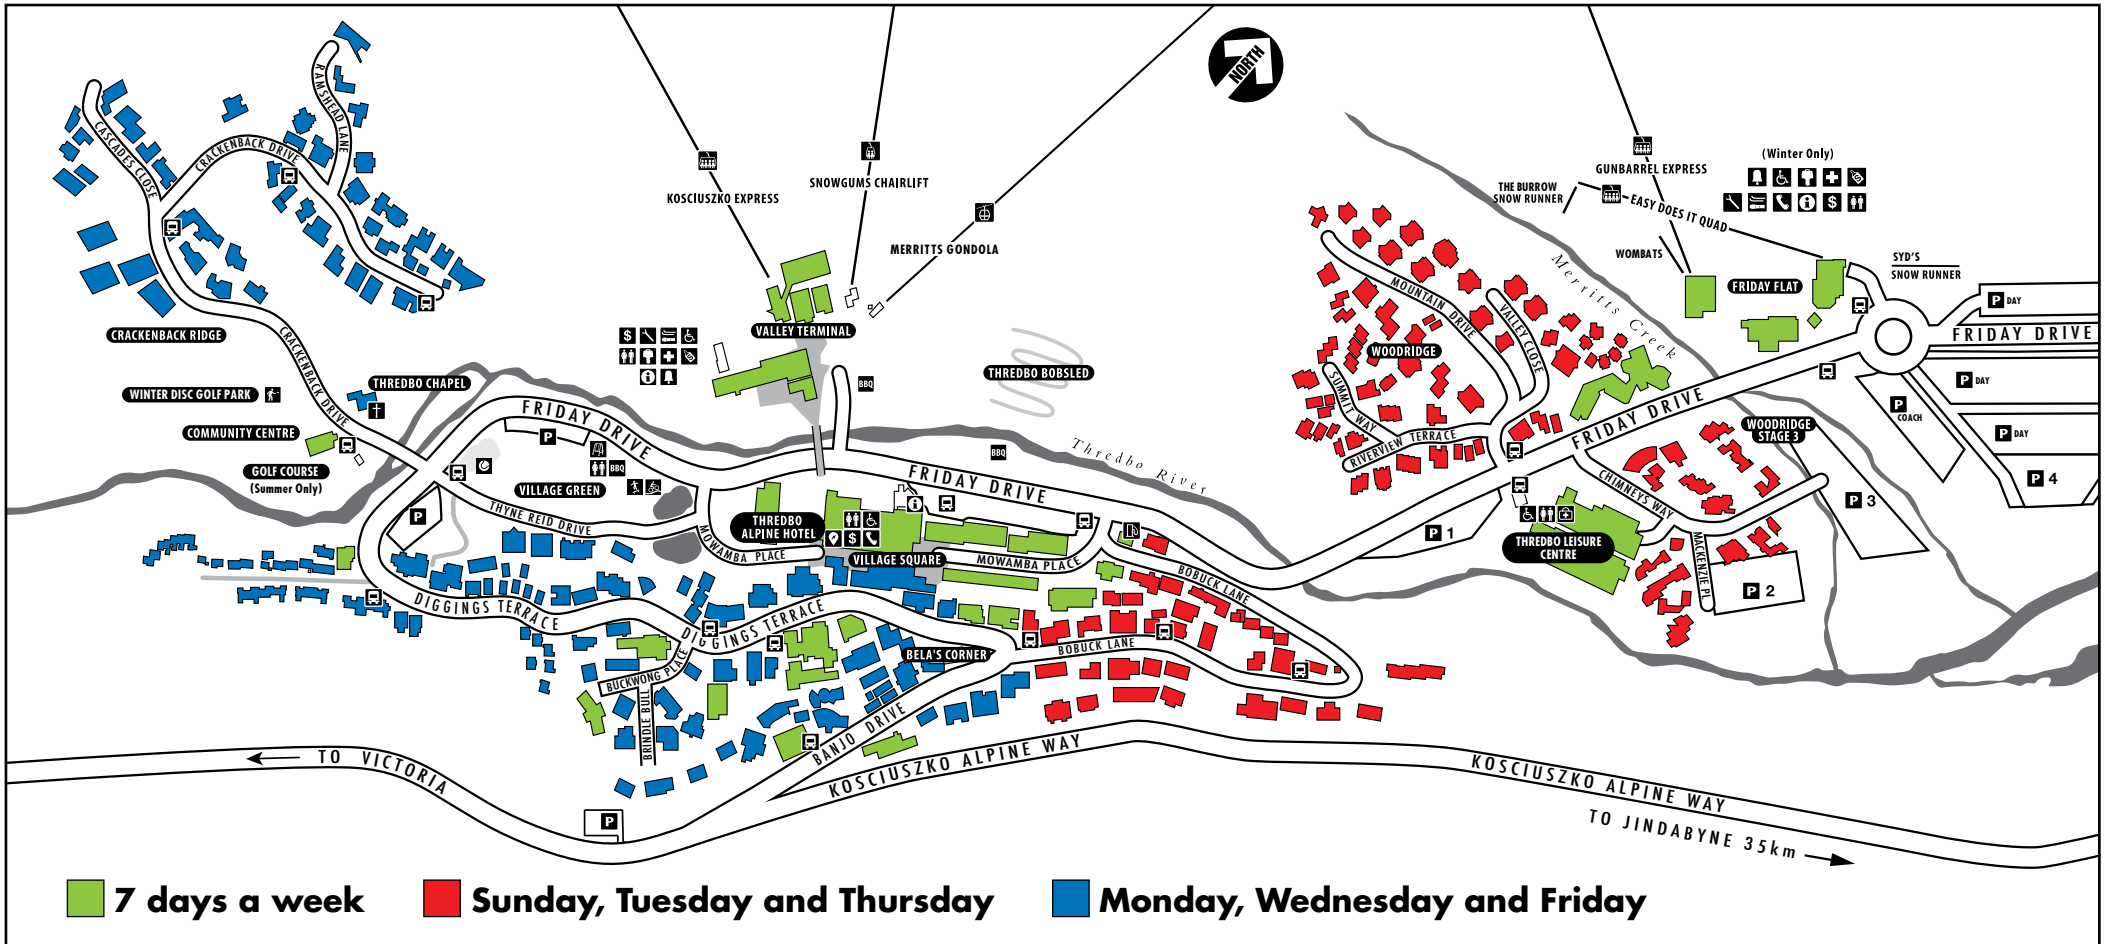

# WINTER WASTE COLLECTION MAP

- Information
- Service Station
- Toilets
- ATM
- Snow Sports School
- Courtesy Tools
- Ski Patrol
- Medical Centre
- Ski & Board Rental
- Parking
- Lockers
- Shuttle Bus Stop
- Disabled Toilets
- Guest Services
- Public Phone
- Free BBQ
- Play Ground
- Tennis Courts
- Pump Track
- Skate Park
- Disc Golf Course
- Tesla Charge Station

Information presented is correct at the time of printing, July 2020.