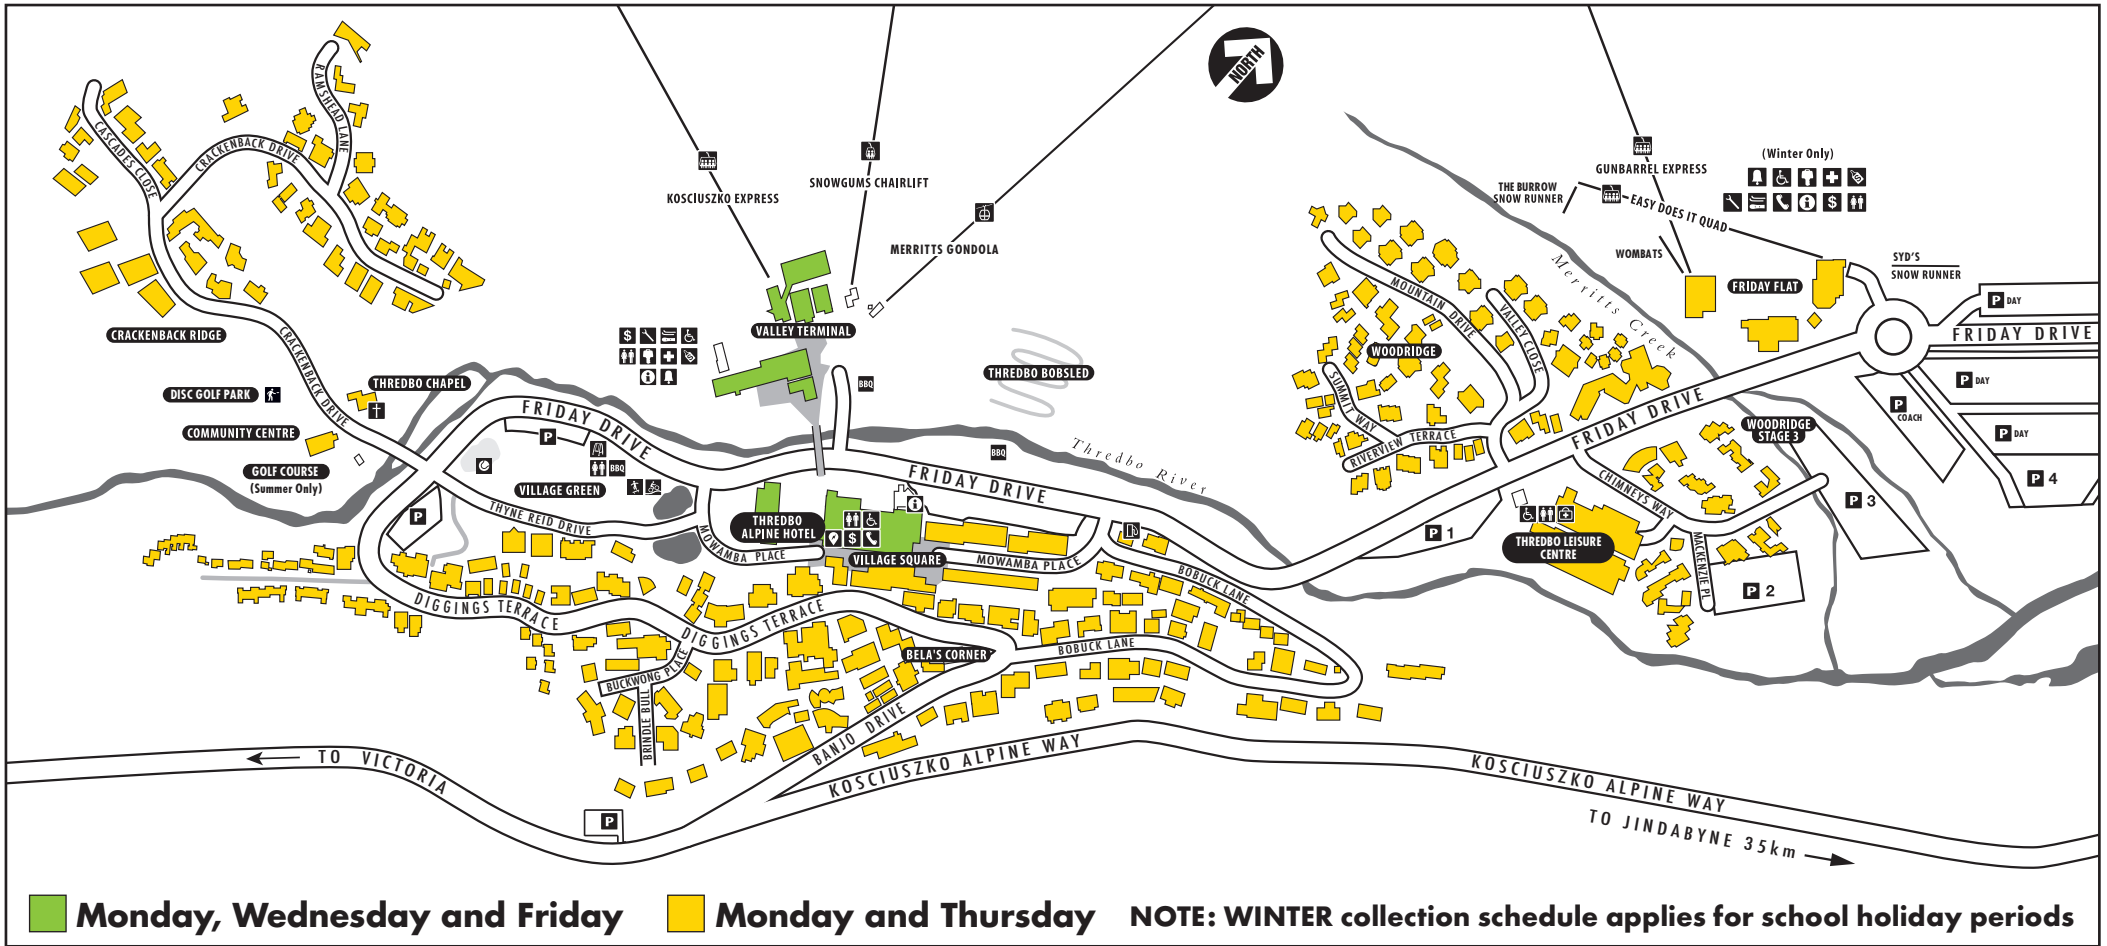

SUMMER WASTE & RECYCLING

-  Information
-  Service Station
-  Toilets
-  ATM
-  Snow Sports School
-  Courtesy Tools
-  Ski Patrol
-  Medical Centre
-  Ski & Board Rental
-  Parking
-  Lockers
-  Disabled Toilets
-  Guest Services
-  Public Phone
-  Free BBQ
-  Play Ground
-  Tennis Courts
-  Pump Track
-  Skate Park
-  Disc Golf Course
-  Tesla Charge Station