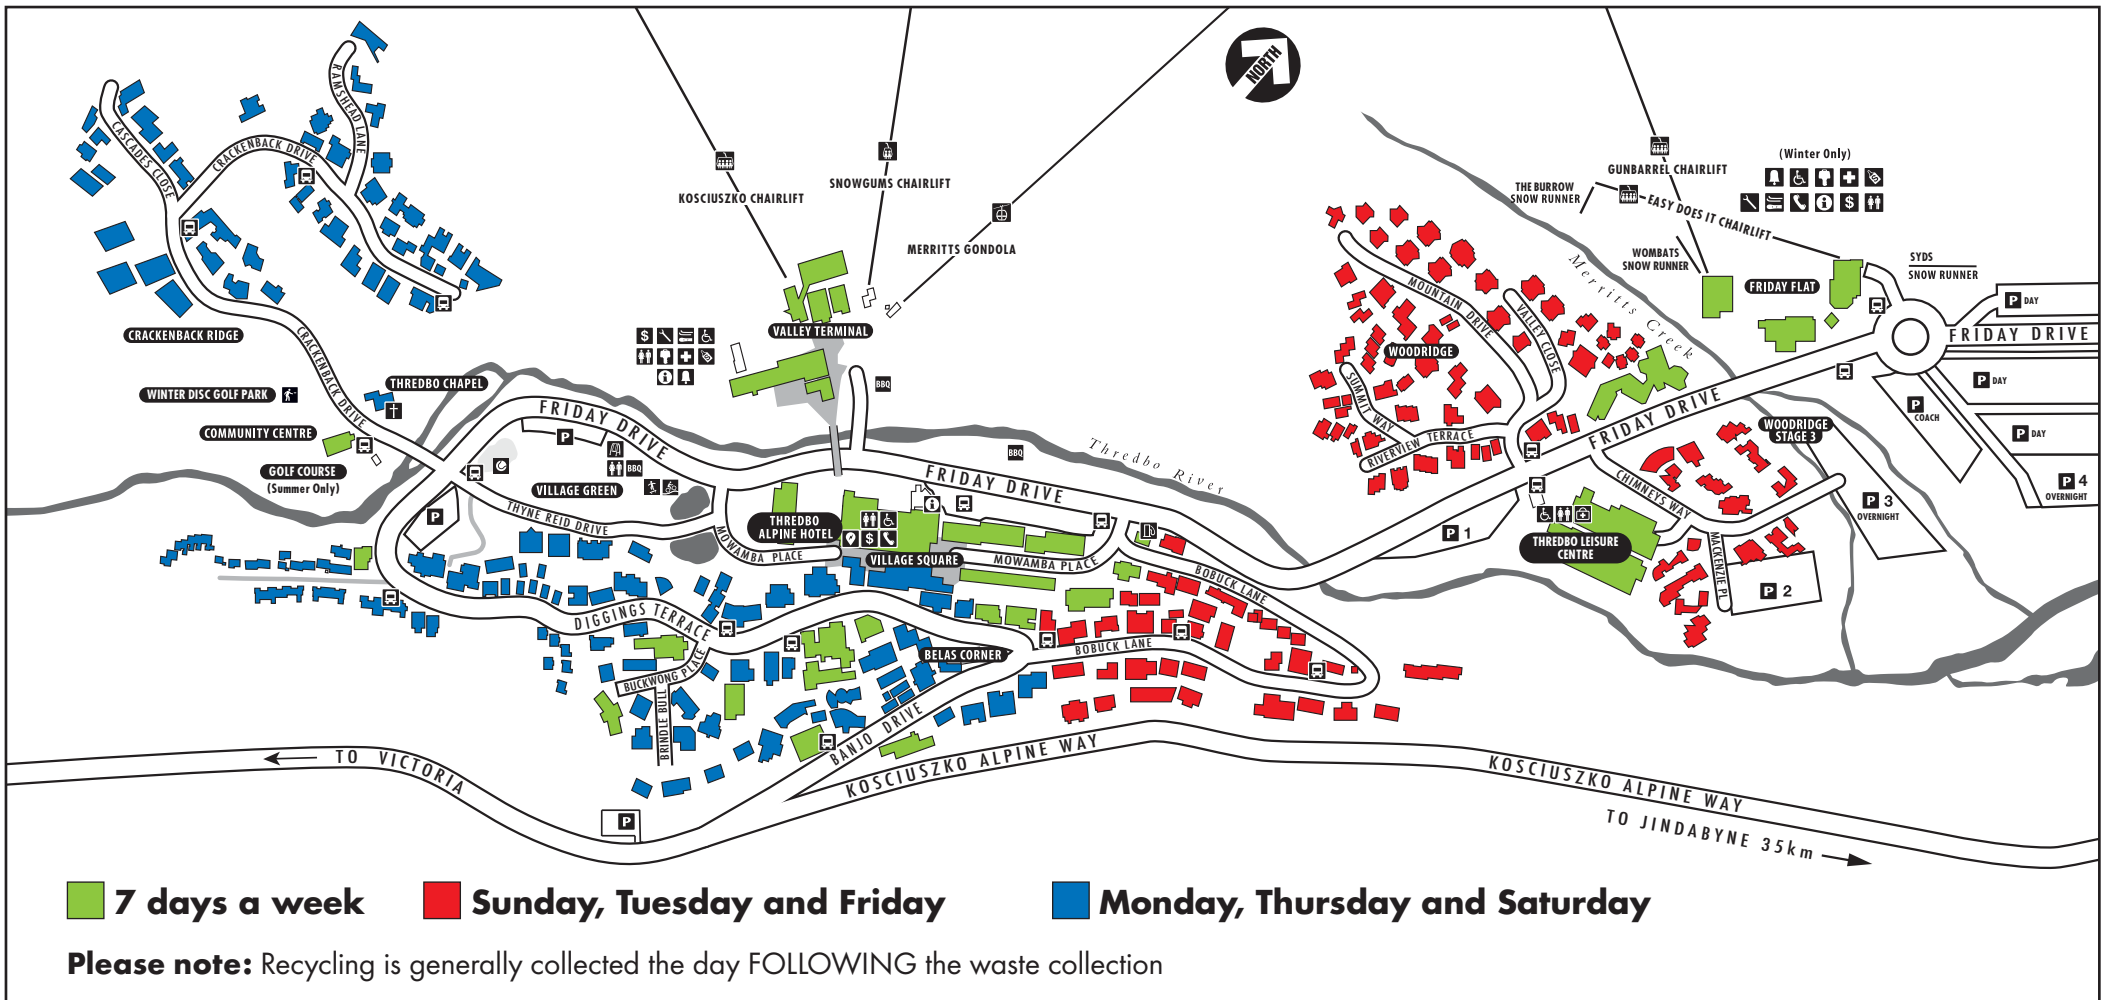

WINTER WASTE COLLECTION MAP

- Information
- Service Station
- Accessible Toilets
- Toilets
- ATM
- Snowsports School
- Courtesy Tools
- Ski Patrol
- Medical Centre
- MTB Rental
- Ski & Board Rental
- Parking
- Lockers
- Shuttle Bus Stop
- Guest Services
- Public Phone
- Free BBQ
- Play Ground
- Tennis Courts
- Pump Track
- Skate Park
- Disc Golf Course
- Tesla Charge Station
- MyThredbo Card Kiosk

Information presented is correct at the time of printing, July 2022.