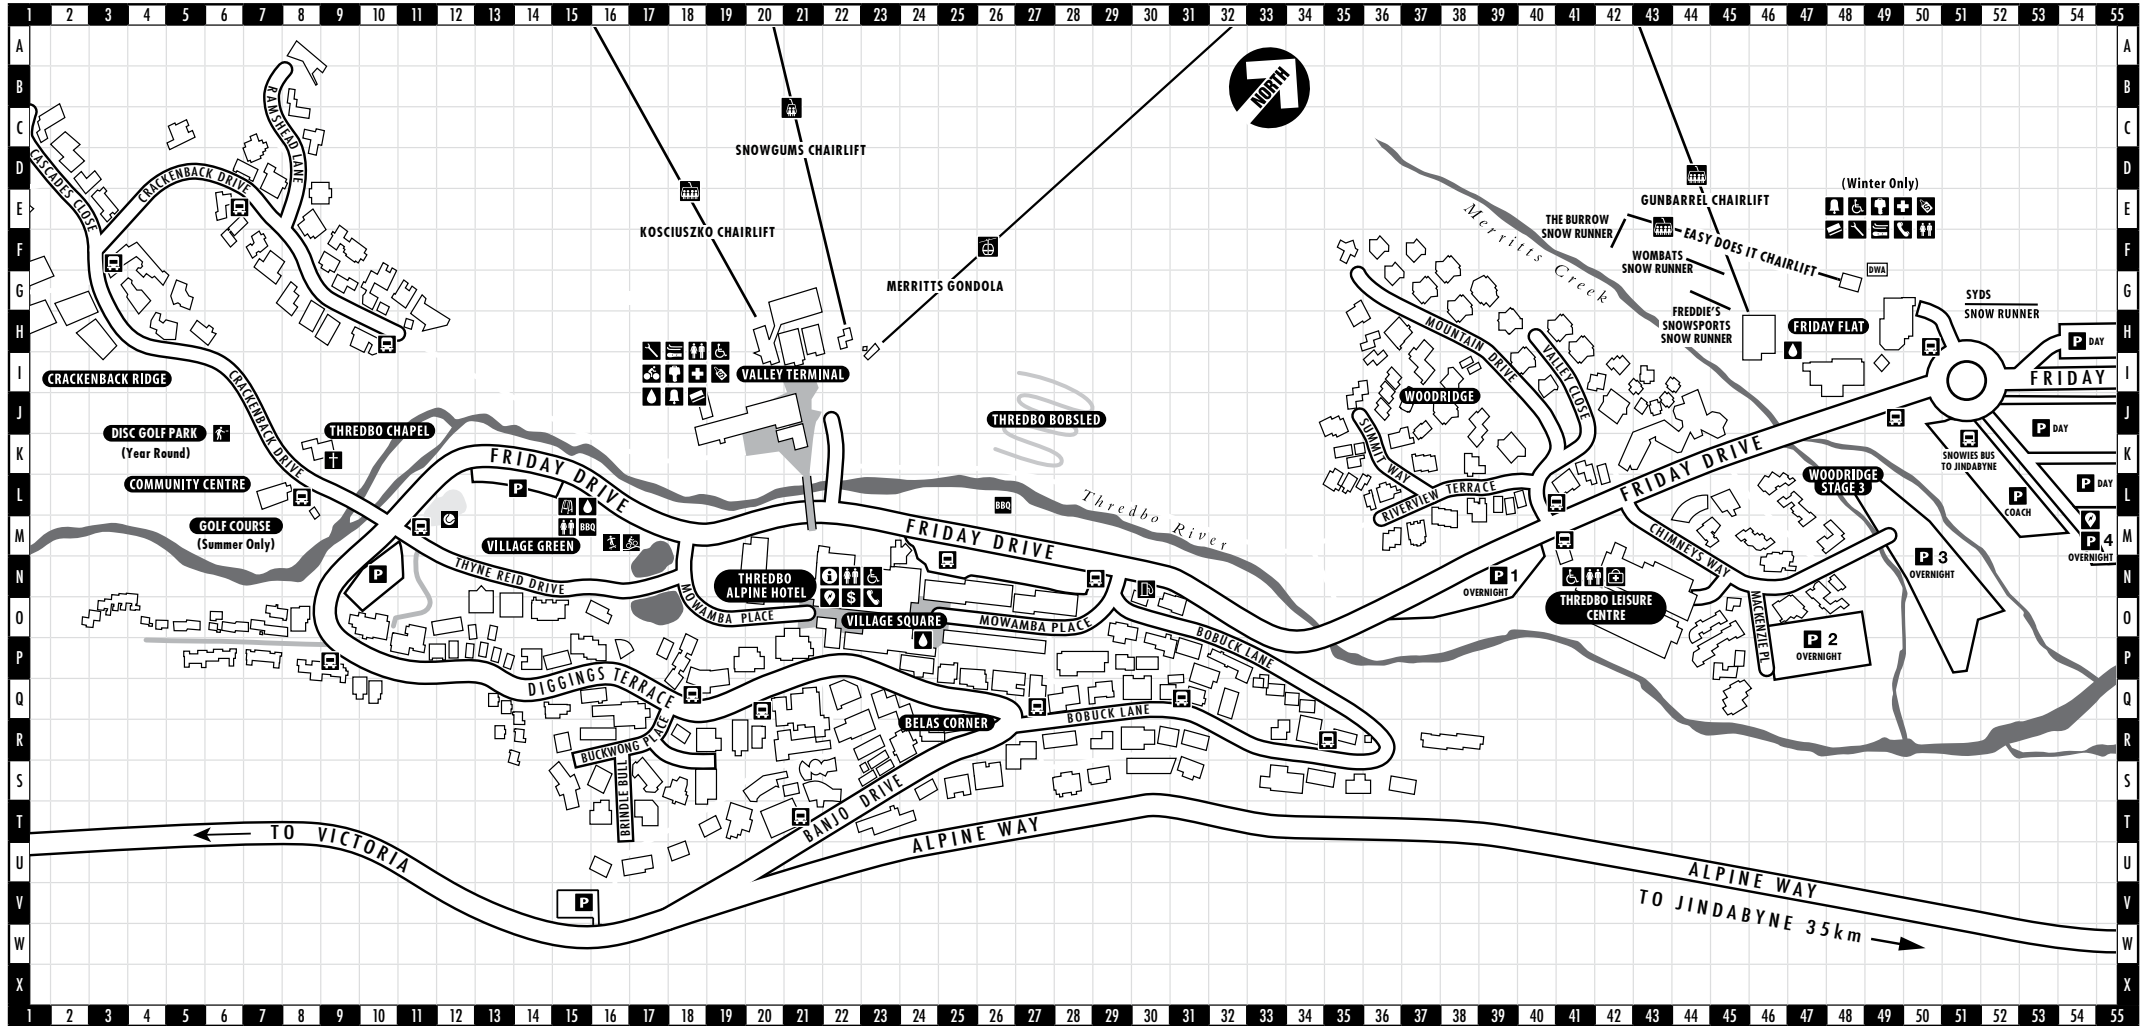

VILLAGE GUIDE

Year Round Reservations 1300 020 589

Gondola	Quad Chairlift	Double Chairlift	Information	Service Station	Accessible Toilets	Toilets	ATM	Snowsports/MTB School	Courtesy Tools	Ski Patrol	Medical Centre	MTB Rental	Ski & Board Rental	Parking	Lockers	Bus Stop	Guest Services	Public Phone	Free BBQ	Play Ground	Tennis Courts	Pump Track	Skate Park	Disc Golf Course	EV Charging Station	MyThredbo Card Kiosk	Water Station

Information presented is correct at the time of printing, January 2024. However, Kosciuszko Thredbo Pty Ltd ABN 95 000 139 015 reserves the right to change at anytime without notice, specifications of activities, times, prices or any other information set out in this guide without incurring obligation.

Kosciuszko Thredbo Pty Ltd, PO Box 92, Thredbo NSW 2625. Tel (02) 6459 4100 Fax (02) 6459 4101. Thredbo is in the Kosciuszko National Park.